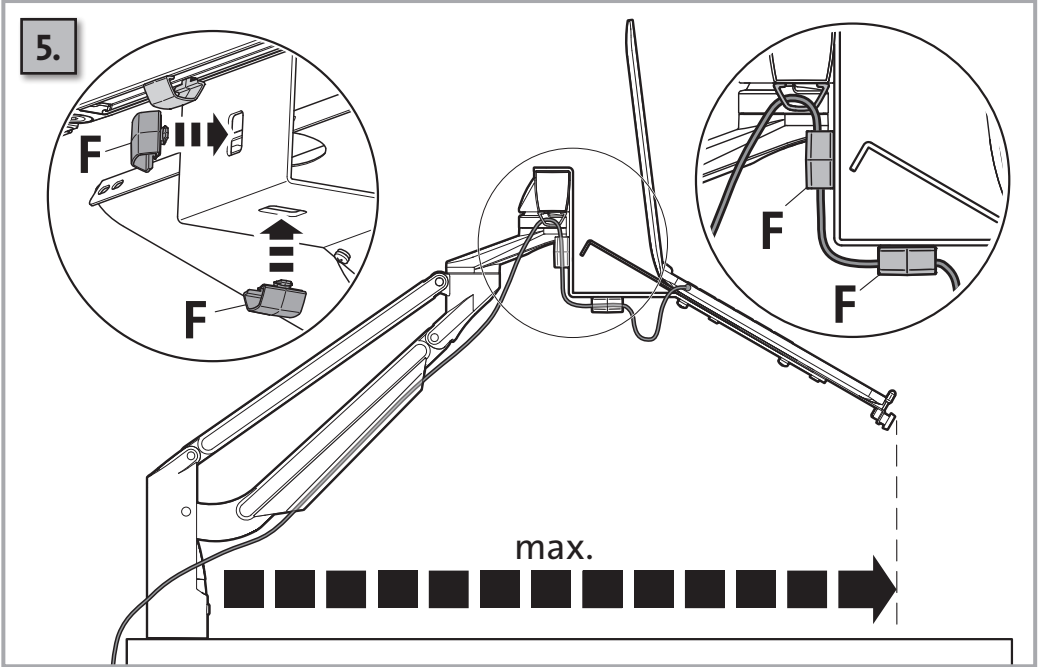

Clu Plus notebook adapter

2

2.

4

6

Headquarters:

Novus Dahle GmbH
Breslauer Straße 34-38
49808 Lingen
Germany

Service contact: