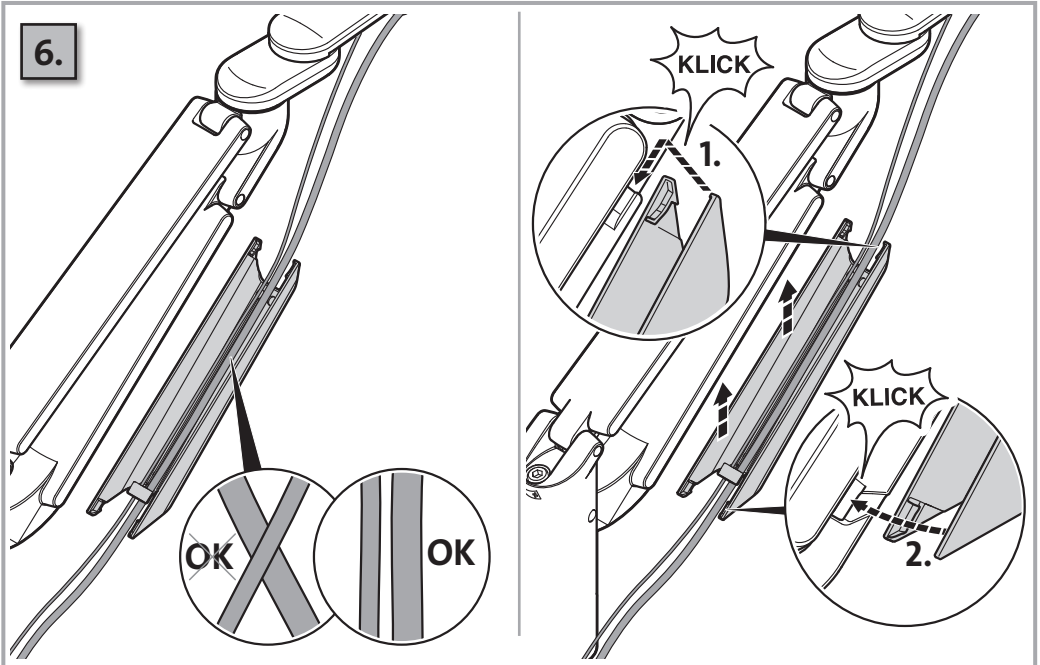

Clu Plus notebook adapter

2

2.

4

6

Headquarters:

Novus Dahle GmbH
Breslauer Straße 34-38
49808 Lingen
Germany

Service contact: