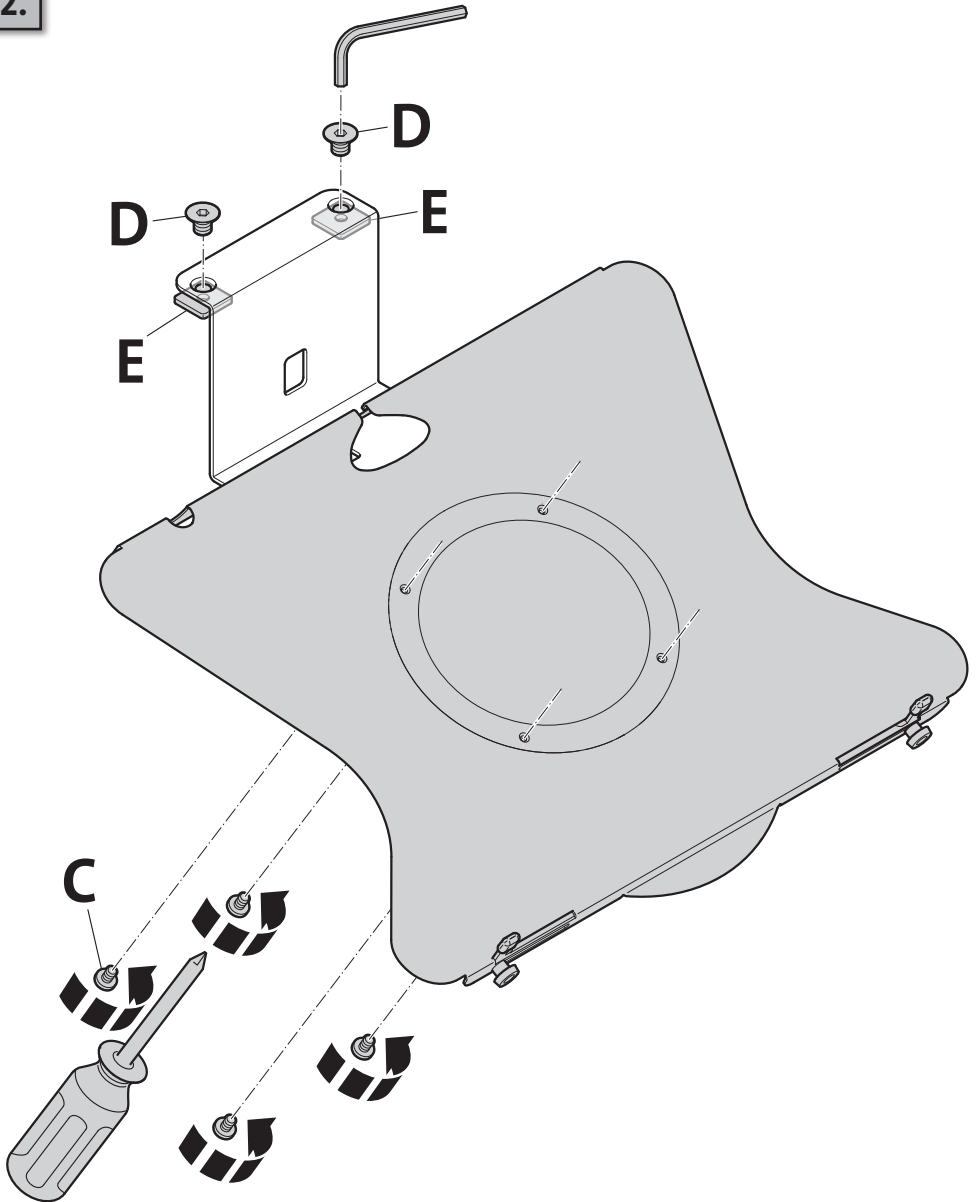

Clu Plus notebook adapter

2

2.

4

6

Headquarters:

Novus Dahle GmbH
Breslauer Straße 34-38
49808 Lingen
Germany

Service contact: