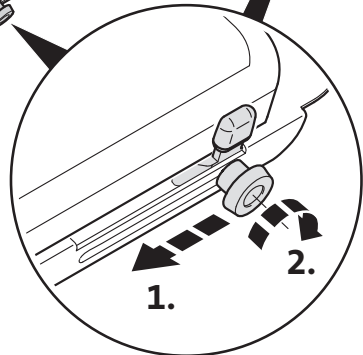

Clu Plus notebook adapter

2

2.

4

6

Headquarters:

Novus Dahle GmbH
Breslauer Straße 34-38
49808 Lingen
Germany

Service contact: