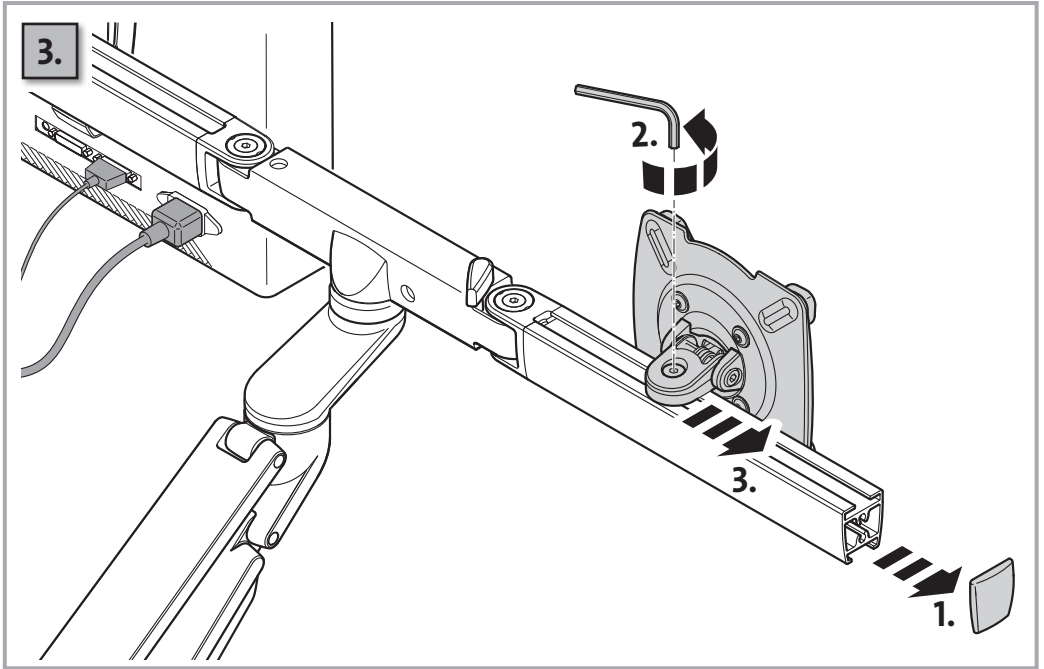

Clu Plus notebook adapter

2

2.

4

6

Headquarters:

Novus Dahle GmbH
Breslauer Straße 34-38
49808 Lingen
Germany

Service contact: