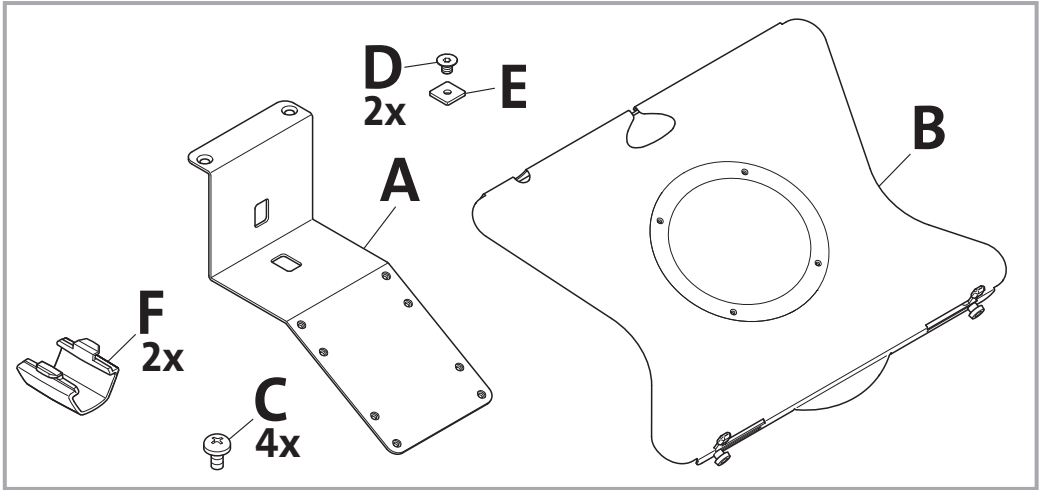

Clu Plus notebook adapter

2

2.

4

6

Headquarters:

Novus Dahle GmbH
Breslauer Straße 34-38
49808 Lingen
Germany

Service contact: