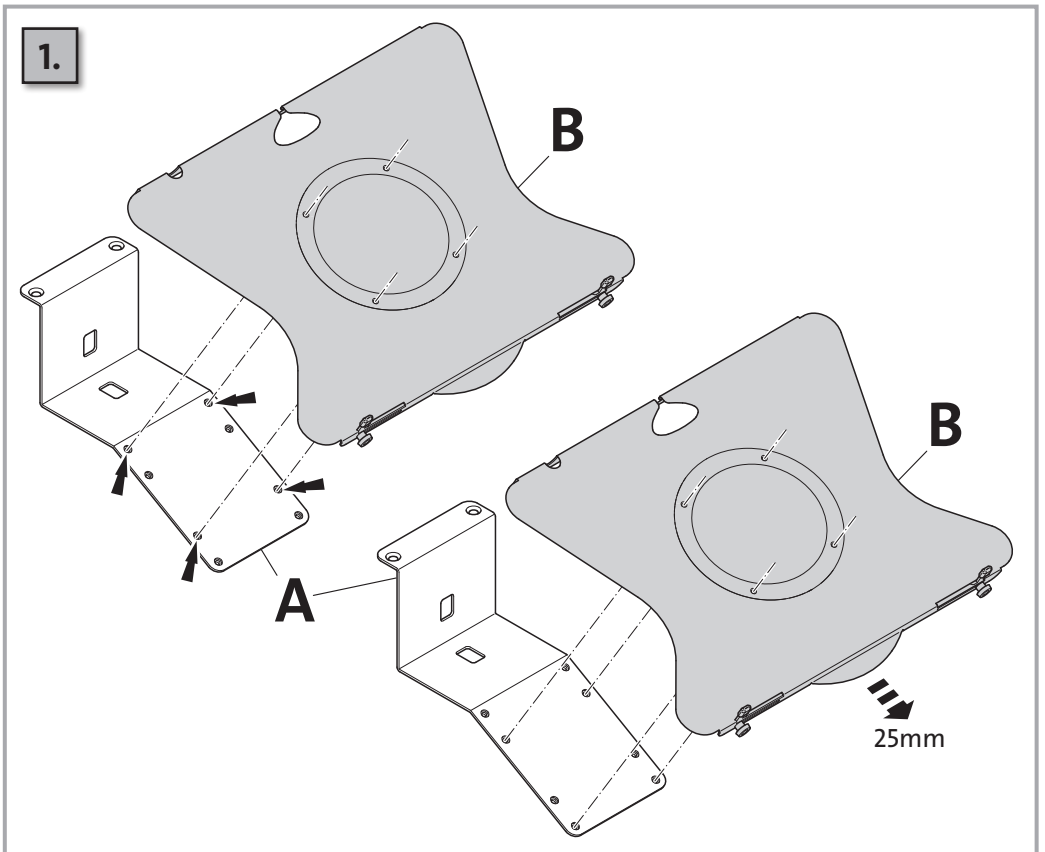

Clu Plus notebook adapter

2

2.

4

6

Headquarters:

Novus Dahle GmbH
Breslauer Straße 34-38
49808 Lingen
Germany

Service contact: