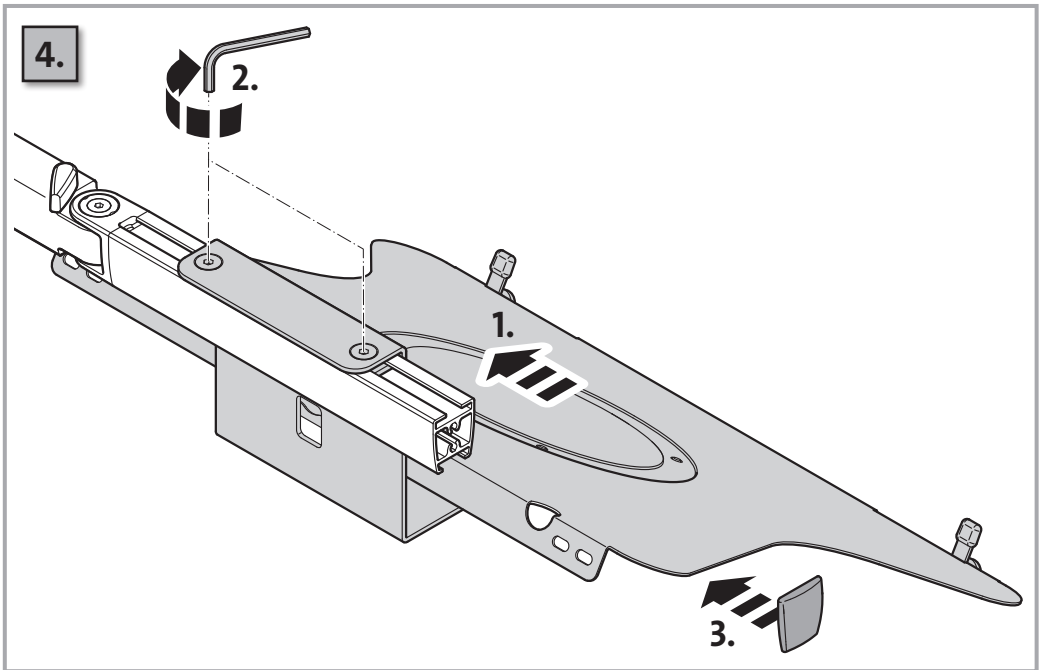

Clu Plus notebook adapter

2

2.

4

6

Headquarters:

Novus Dahle GmbH
Breslauer Straße 34-38
49808 Lingen
Germany

Service contact: