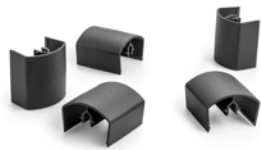

Set of five NOVUS POS cable clips

- Clasps for optimal cable routing directly to the POS base
- Available as pack of five

Colours

anthracite

Art.No.

795+0505+000

EAN Code

4009729069585