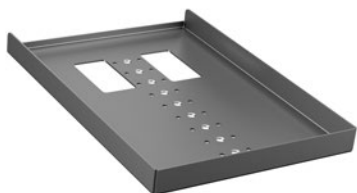

# NOVUS POS connect plate Universal 183x260

- Suitable connect plate as a universal plate
- Handle for easy movement
- dimensions: W 183 mm, H 260 mm, D 21,5 mm
- High-quality metal, powdered in anthracite
- Obligatory supplement is a POS base connect or a POS connect arm