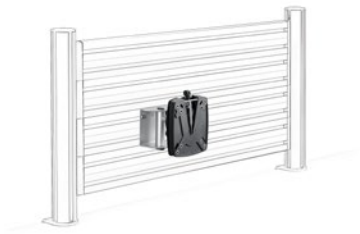

NOVUS SlatWall-support carriage

- High-quality monitor support carriage for mounting a monitor directly to an organisational wall
- For mounting in a single slot
- Easy mounting of the monitor by QuickRelease, suitable for VESA standard 75/100
- Mounting of flat screens up to 10 kg
- High mobility in confined space by ball joint
- Range: 110 mm
- 60° swivelling range for any chosen viewing angle
- Obligatory supplement is a SlatWall element

Colours

Silver / Anthracite

Art.No.

963+0119+013

EAN Code

4009729068137

Mounting option

Organisational rail / SlatWall

Range

110 mm