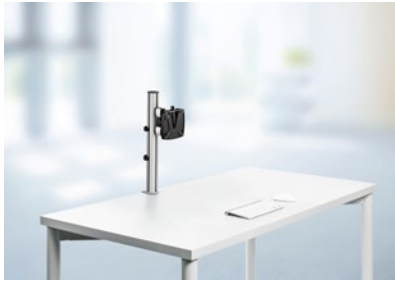

NOVUS TSS monitor holder Single support carriage

- Starter set for ergonomic use of flat screens at the workstation
- Classy aluminium finish with anodised surfaces
- Removable clamping grips for protection from theft
- Height of the column: 445 mm
- Table mounting with system clamp 1 for a desktop thickness of 14-40 mm
- Easy mounting of the monitor by QuickRelease, suitable for VESA standard 75/100
- Carrying capacity: monitor weight 15 kg, infinitely variable height